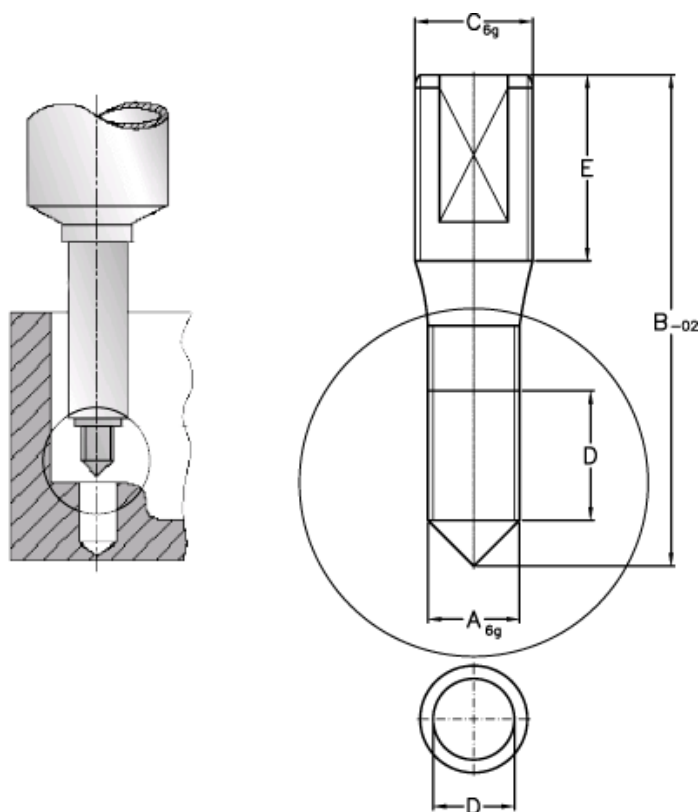

# Data Sheet

Article number: 12621000180700

Description: Threaded pin 621 000 180.700  
For M18

## Measures

A = M18  
B = 148.0  
C = M18  
D = 36.0  
E = 32